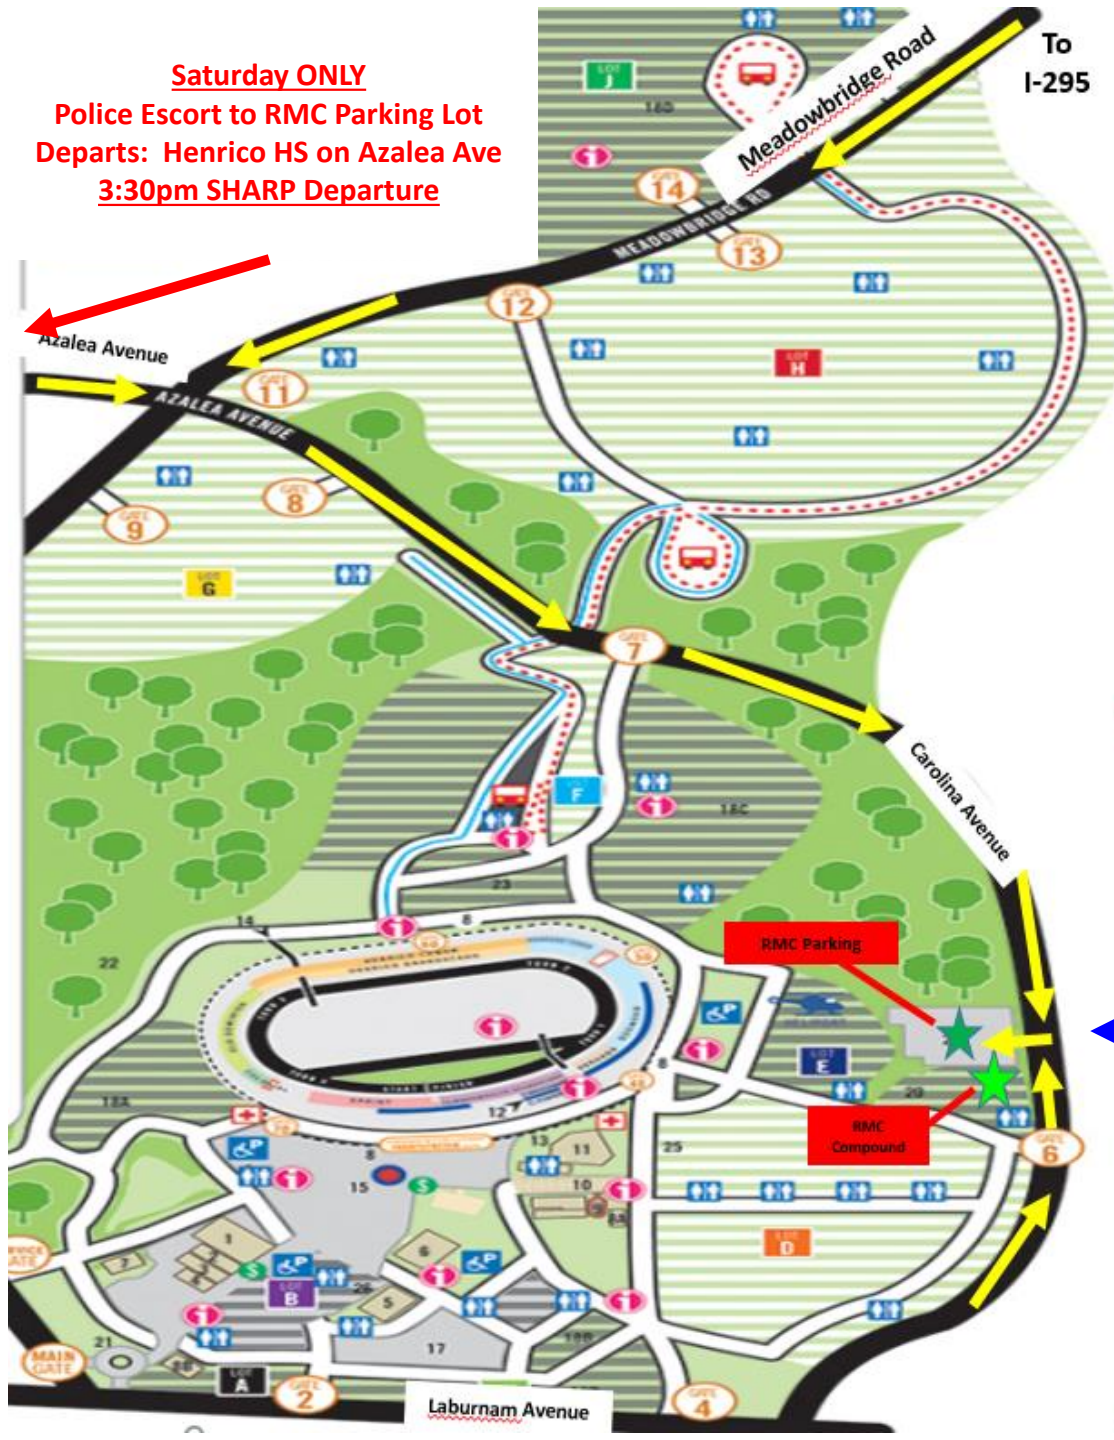

Saturday ONLY

**Police Escort to RMC Parking Lot
Departs: Henrico HS on Azalea Ave
3:30pm SHARP Departure**

RMC Staff Parking Info

- It is **HIGHLY (VERY Highly) Recommended** that you approach from the **NORTH** on Saturday – i.e. come off I-295 on Meadowbridge South and make **LEFT** onto Carolina Avenue, then make a **RIGHT** into the Parking Lot. (Prior to Gate 6)
-- SHOW RMC PARKING PASS --
- On Friday, you may approach from whatever direction you like. From the North, Please follow the directions above.
- If you have to approach from the South, from Laburnum Ave., turn onto Carolina Ave. and then make a **LEFT** into the Parking Lot. (Right after Gate 6)
- Once parked, you will walk thru the gate toward the RMC Compound
- Plan Ahead. Expect traffic, especially Sat.

GROUP POLICE ESCORT OPTION (SAT ONLY)
If you would like to take advantage of the Police Escort **DIRECT** to the RMC Parking Lot:
3:30pm SHARP (No Joke...leaves at 3:30pm)
From Henrico HS Parking Lot on Azalea

RMC Events

STAFF

NASCAR WEEKEND

FRIDAY & SATURDAY

**ENTER Parking Lot off Carolina Avenue
(See Map)**

SATURDAY OPTION ONLY

**3:30pm Police Escort (3:30pm SHARP)
Departs Henrico HS on Azalea Avenue**