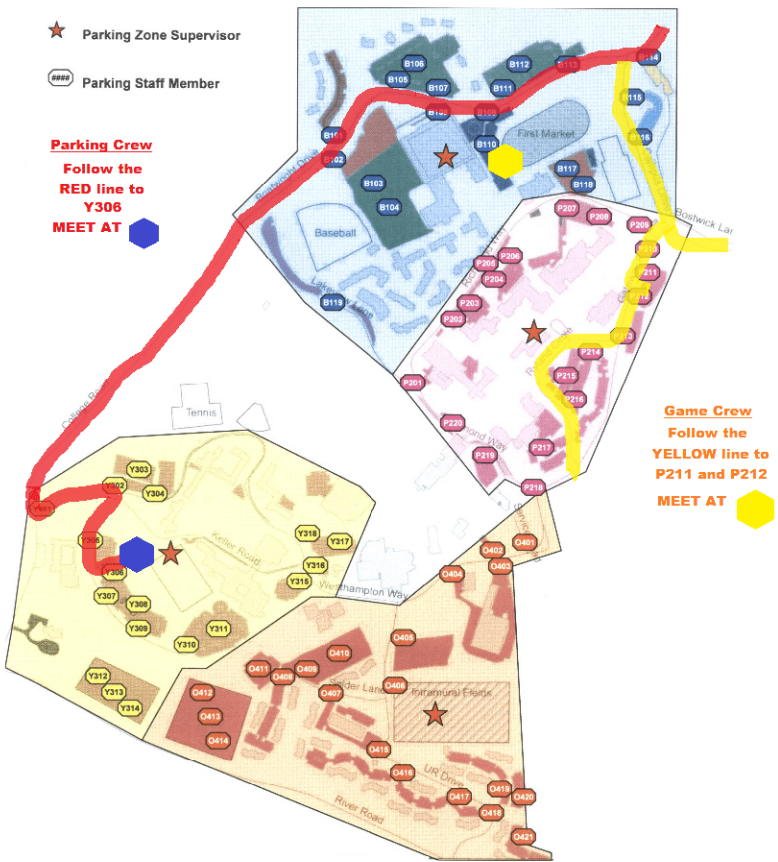

UNIVERSITY OF RICHMOND FOOTBALL

Robins Stadium, UR Campus

Staff Instructions

What to Wear: Gold RMC Polo Shirt and khaki pants

RMC Office: Enter the Robins Center (Basketball Arena) for Check-In and Staff Briefing/Deployment

Parking: See the *UR Football Parking Map* below

Directions

From I-64

Take Exit 183-Glenside Drive South. Continue south on Glenside Drive to the fourth traffic light (Three Chopt Road). Turn left on Three Chopt. Continue straight for 0.8 mile. Turn right onto Boatwright Drive (approximately 0.5 mile after the traffic signal). Follow the *UR Football Parking Map* below.

From Downtown Expressway

Take Cary Street Westbound. Continue straight on Cary Street for approximately 2 miles and turn RIGHT on Three Chopt Road. Continue on Three Chopt and turn LEFT on Towana Road. Follow the *UR Football Parking Map* below.

UR FOOTBALL PARKING MAP

★ Parking Zone Supervisor

Ⓜ Parking Staff Member

Parking Crew

Follow the RED line to Y306
MEET AT

Game Crew
Follow the YELLOW line to P211 and P212
MEET AT