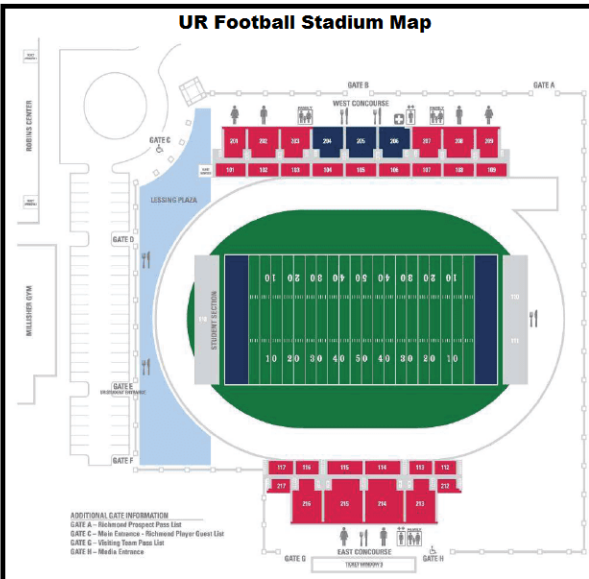

UR Football Stadium Map